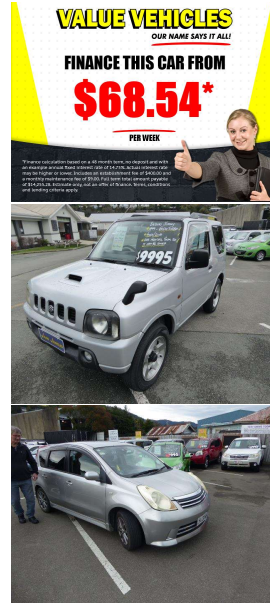

1999 Suzuki Jimny 3 Door 4X4

VEHICLE INFORMATION

Cash Price

Includes GST,
Registration &
Licensing

\$9,995

Note: A Clean Car fee/rebate does not apply to this vehicle

Finance this vehicle
from only

\$68.54

per week*

Total Amount Payable

\$14,255.28

Gain peace of mind
with Mechanical
Breakdown Insurance.
Ask us how.

Body

3 door, SUV / 4x4

Odometer

117,008 km